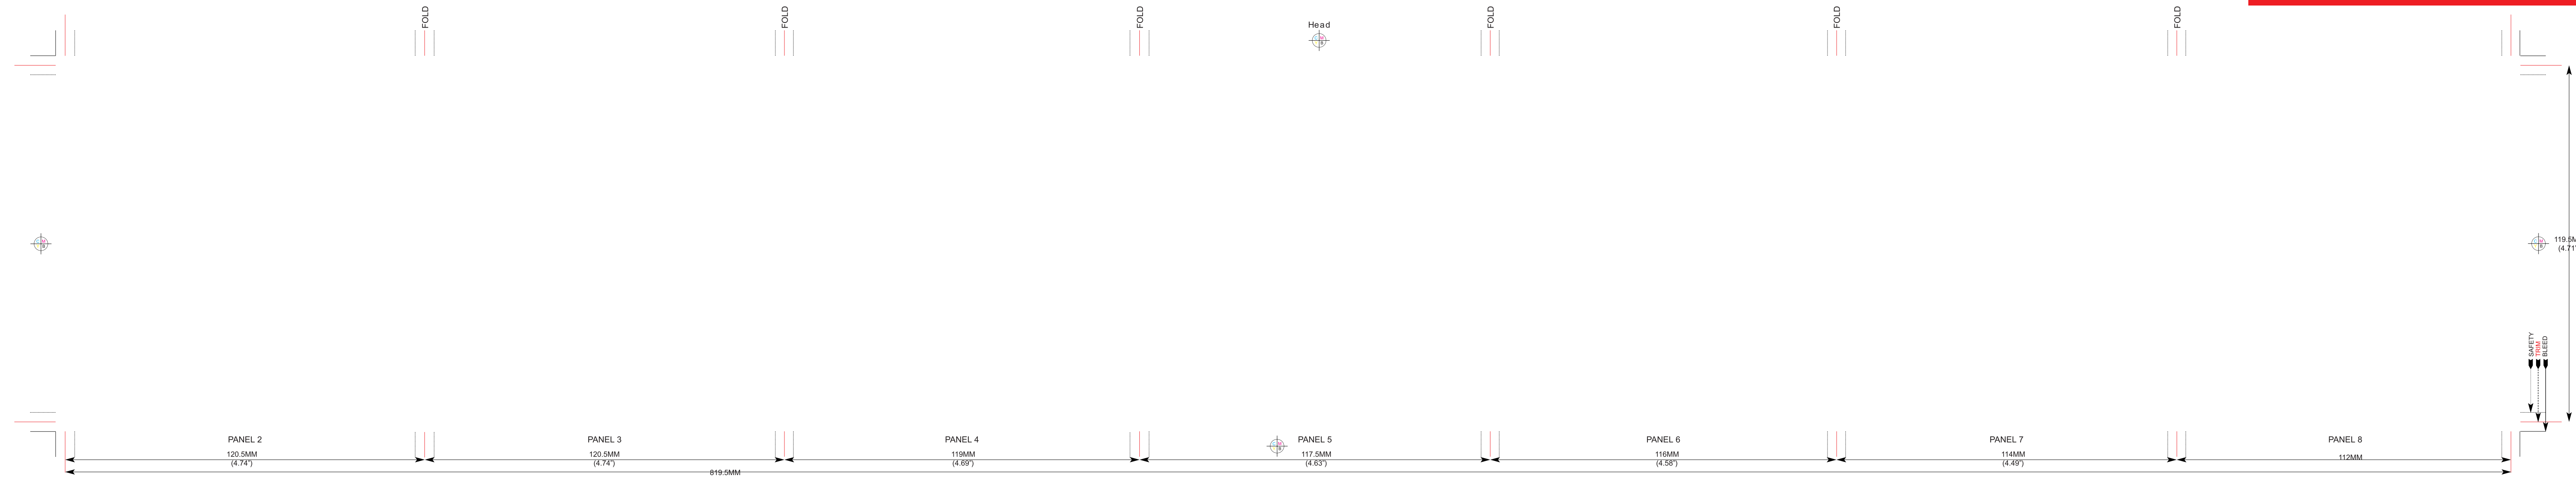

14pp Rollfold Outer

no. of colours
 cyan mag ye black PMS 000 PMS 000 0

119.5MM
(4.71")

SAFETY
TRIM
BLEED

14pp Rollfold Inner

no. of colours
 cyan mag ye black PMS 000 PMS 000 0