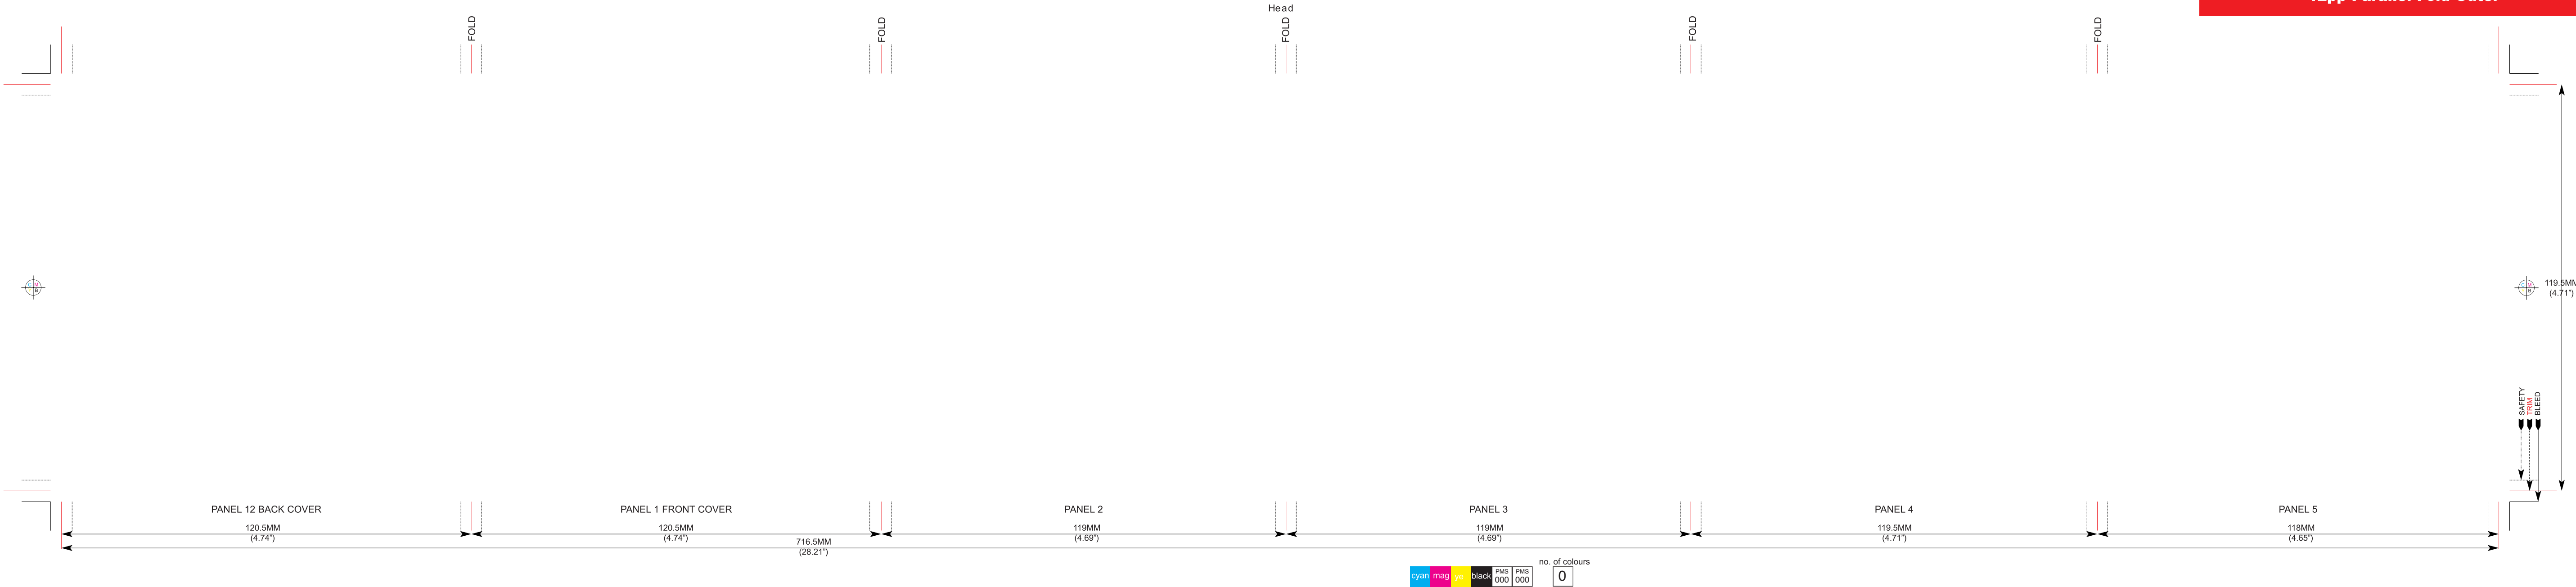

12pp Parallel Fold Outer

12pp Parallel Fold Inner

119.5MM
(4.71")

SAFETY
TRIM
BLEED

no. of colours
cyan mag ye black PMS 000 PMS 000 0