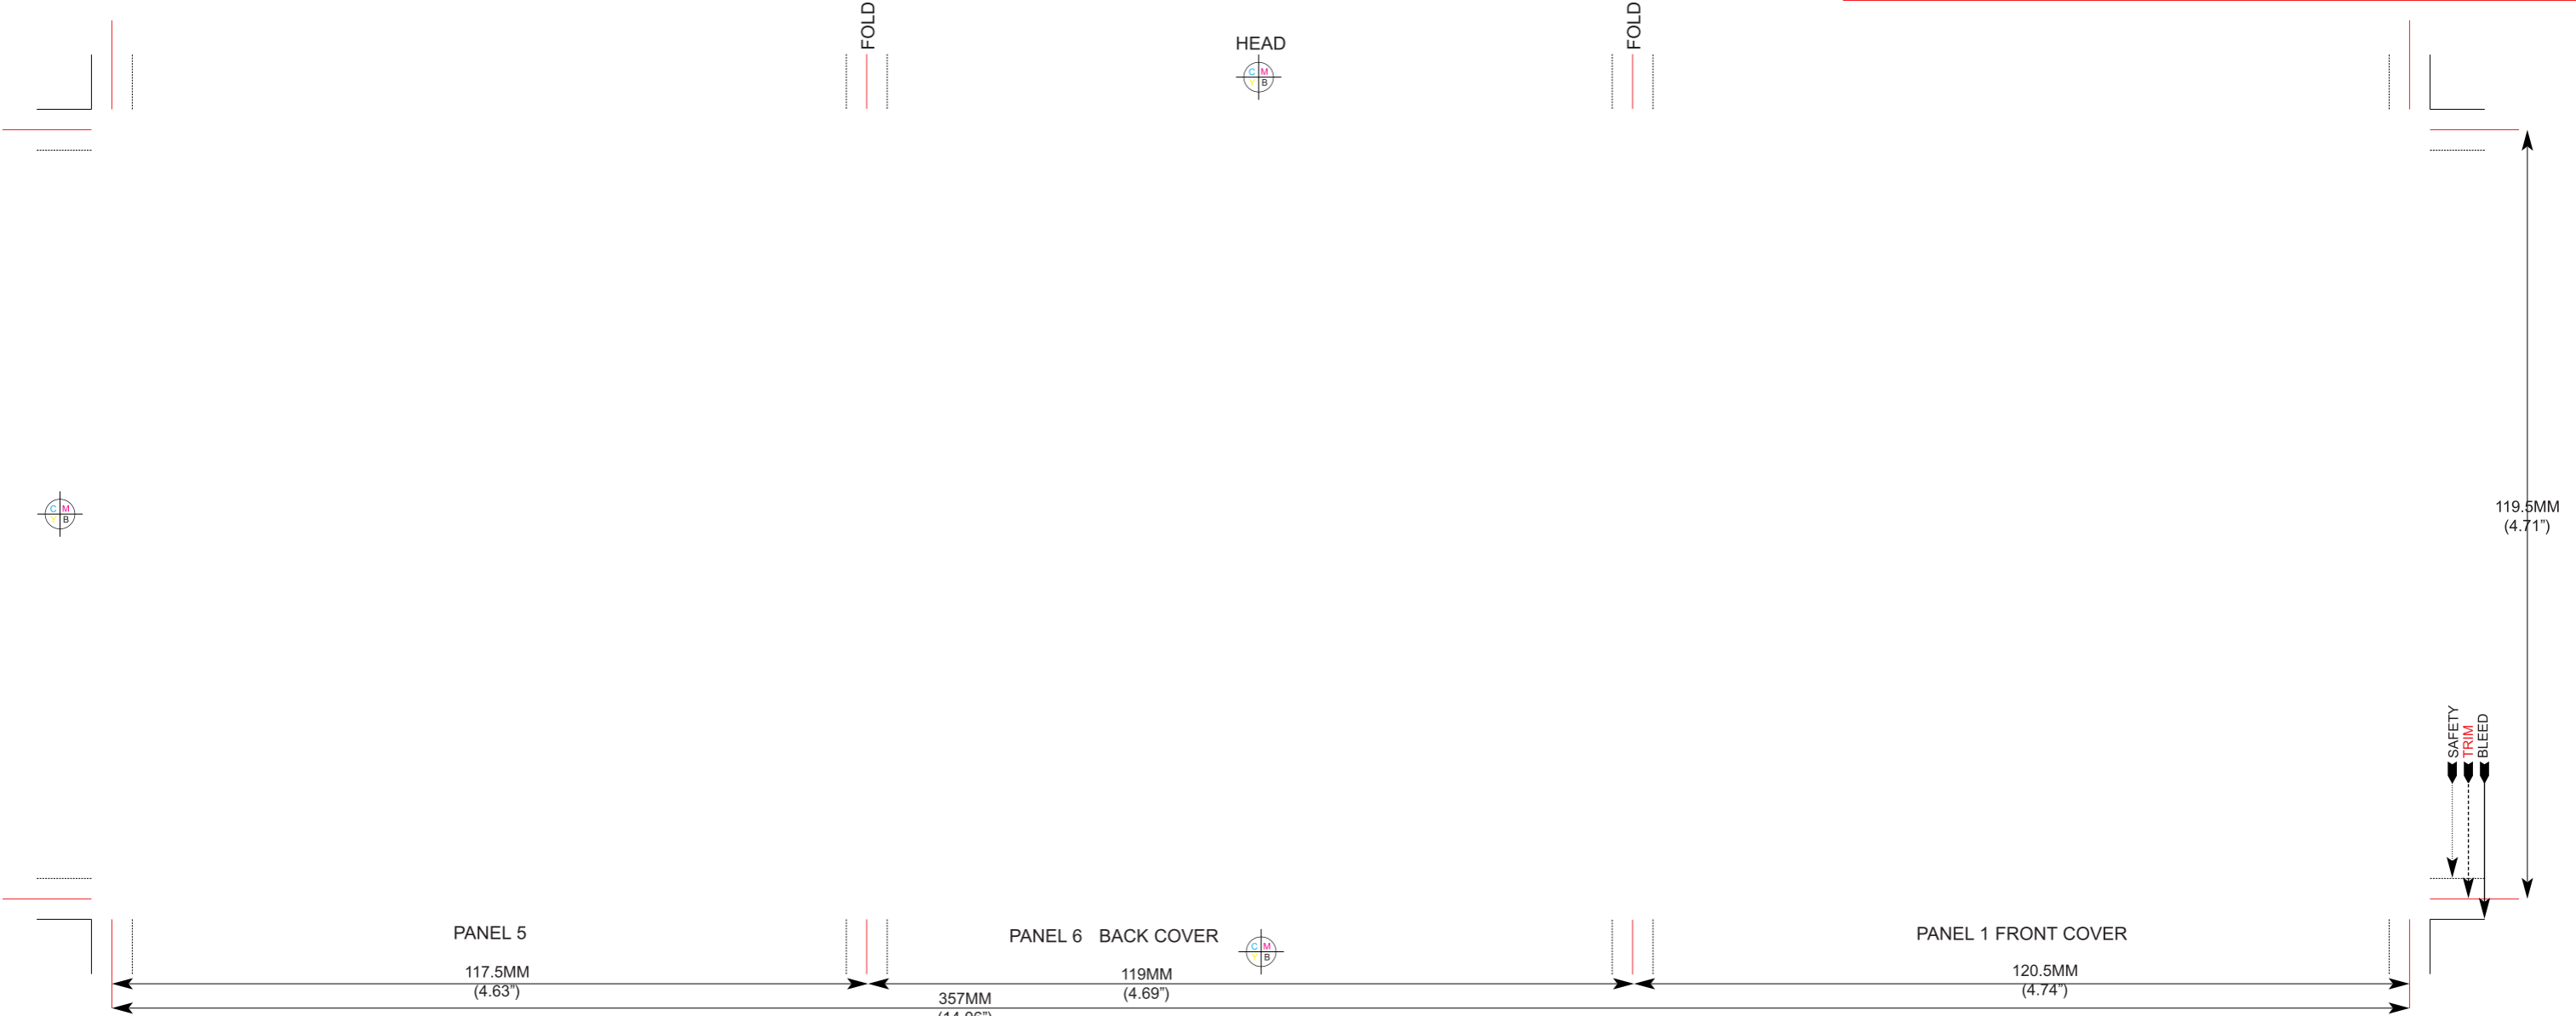

# 6pp Booklet Outer

FOLD

FOLD

PANEL 5  
117.5MM  
(4.63")

357MM  
(14.06")

PANEL 6 BACK COVER  
119MM  
(4.69")

PANEL 1 FRONT COVER  
120.5MM  
(4.74")

119.5MM  
(4.71")

SAFETY  
TRIM  
BLEED

cyan mag ye black PMS 000 PMS 000

no. of colours  
0

# 6pp Booklet Inner

no. of colours  
cyan mag ye black PMS 000 PMS 000 **0**