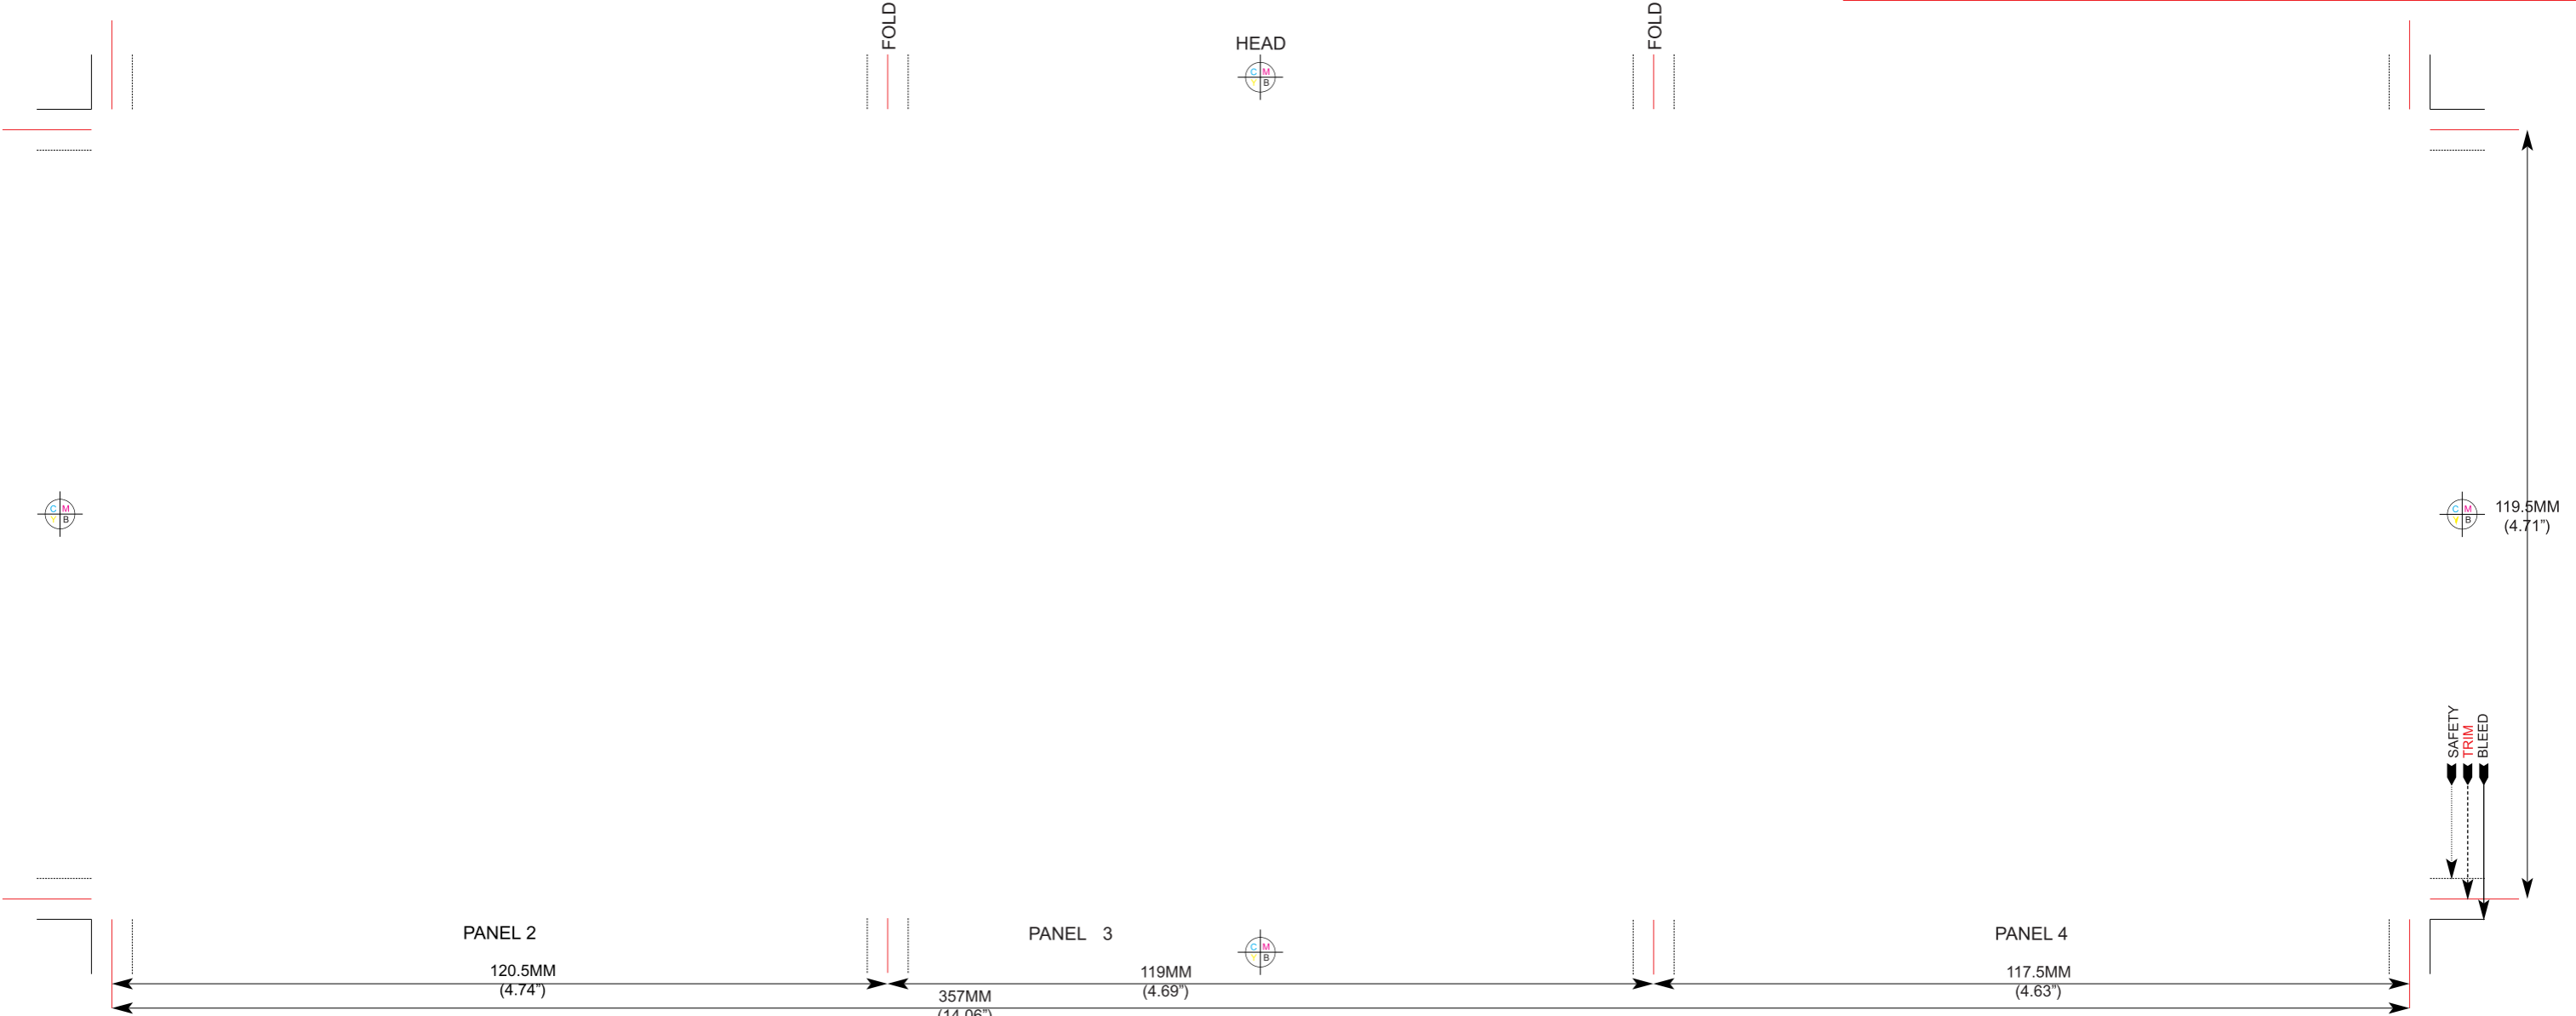

# 6pp Booklet Outer

FOLD

FOLD

PANEL 5  
117.5MM  
(4.63")

357MM  
(14.06")

PANEL 6 BACK COVER  
119MM  
(4.69")

PANEL 1 FRONT COVER  
120.5MM  
(4.74")

119.5MM  
(4.71")

SAFETY  
TRIM  
BLEED

cyan mag ye black PMS 000 PMS 000

no. of colours  
0

# 6pp Booklet Inner

no. of colours  
cyan mag ye black PMS 000 PMS 000 **0**