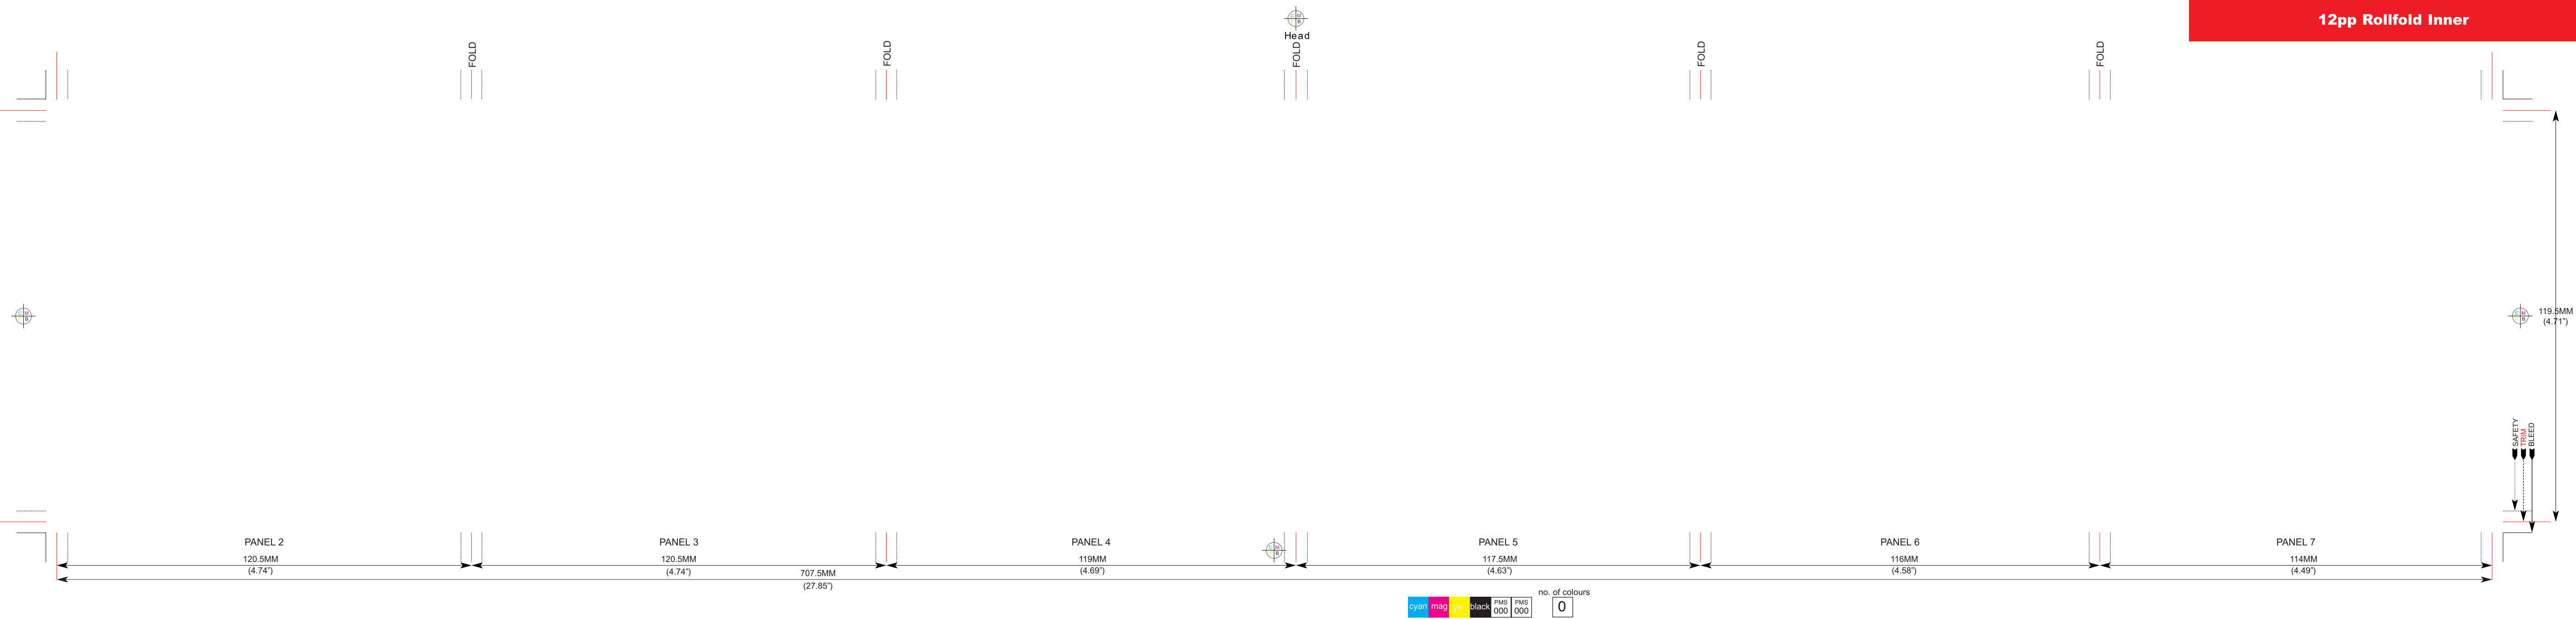

12pp Rollfold Outer

no. of colours
cyan mag ye black PMS 000 PMS 000 0

12pp Rollfold Inner

FOLD

FOLD

FOLD

FOLD

FOLD

Head

PANEL 2
120.5MM
(4.74")

PANEL 3
120.5MM
(4.74")

PANEL 4
119MM
(4.69")

PANEL 5
117.5MM
(4.63")

PANEL 6
116MM
(4.58")

PANEL 7
114MM
(4.49")

707.5MM
(27.85")

119.5MM
(4.71")

SAFETY
TRIM

BLEED

no. of colours
cyan mag ye black PMS 000 PMS 000

0