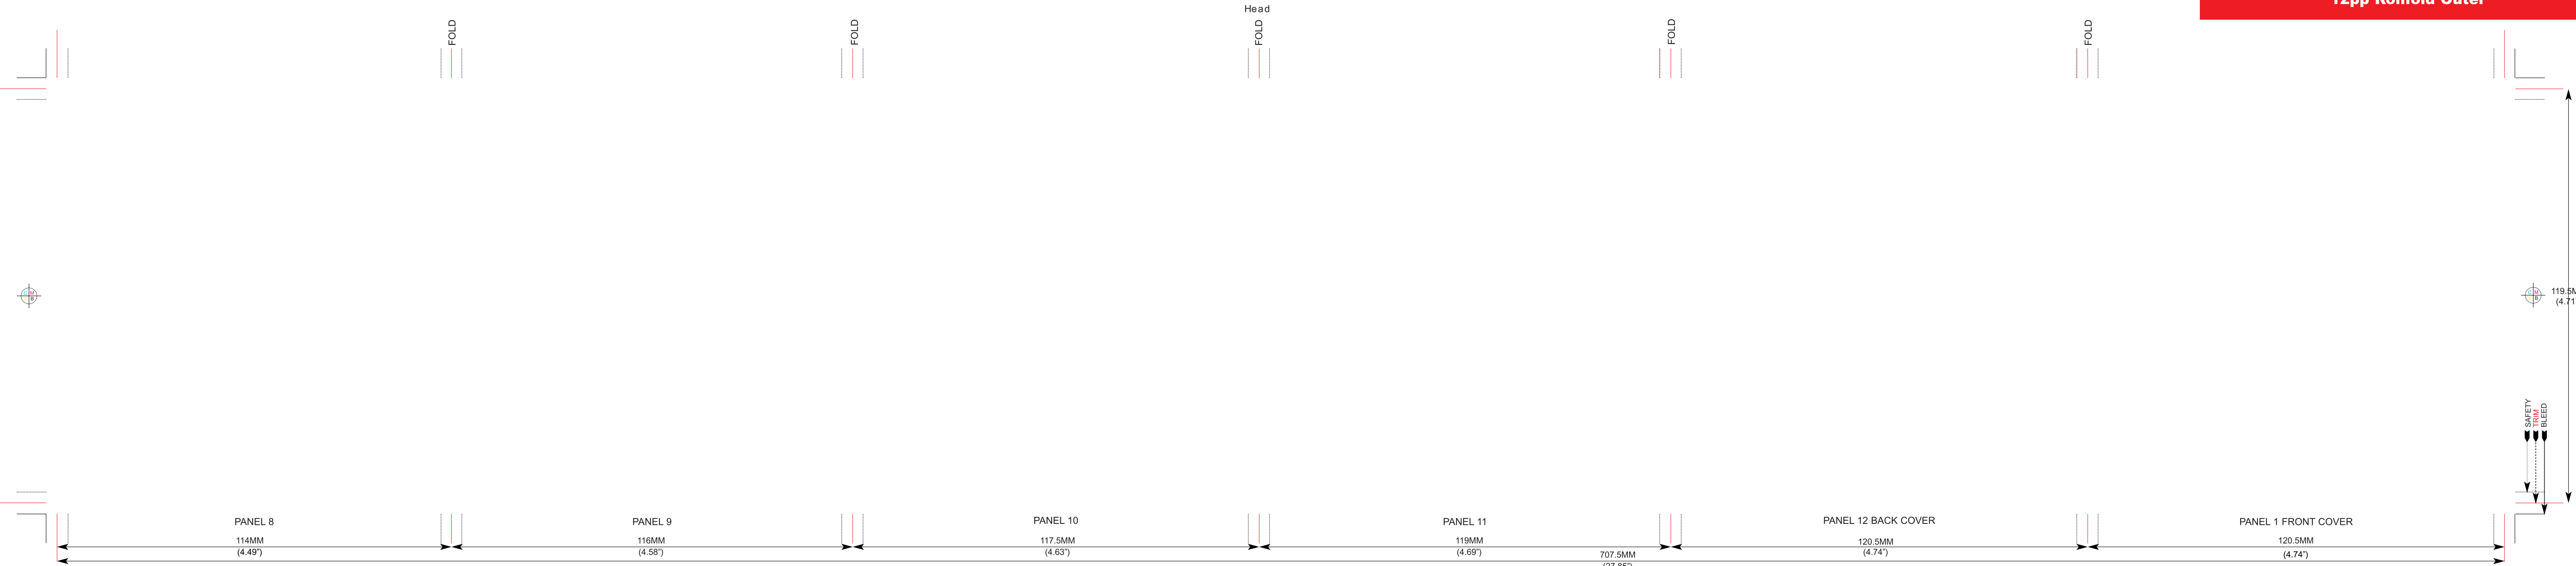

12pp Rollfold Outer

no. of colours
cyan mag ye black PMS 000 PMS 000 0

12pp Rollfold Inner

FOLD

FOLD

FOLD

FOLD

FOLD

Head

PANEL 2
120.5MM
(4.74")

PANEL 3
120.5MM
(4.74")

PANEL 4
119MM
(4.69")

PANEL 5
117.5MM
(4.63")

PANEL 6
116MM
(4.58")

PANEL 7
114MM
(4.49")

707.5MM
(27.85")

119.5MM
(4.71")

SAFETY
TRIM

BLEED

no. of colours
cyan mag ye black PMS 000 PMS 000

0